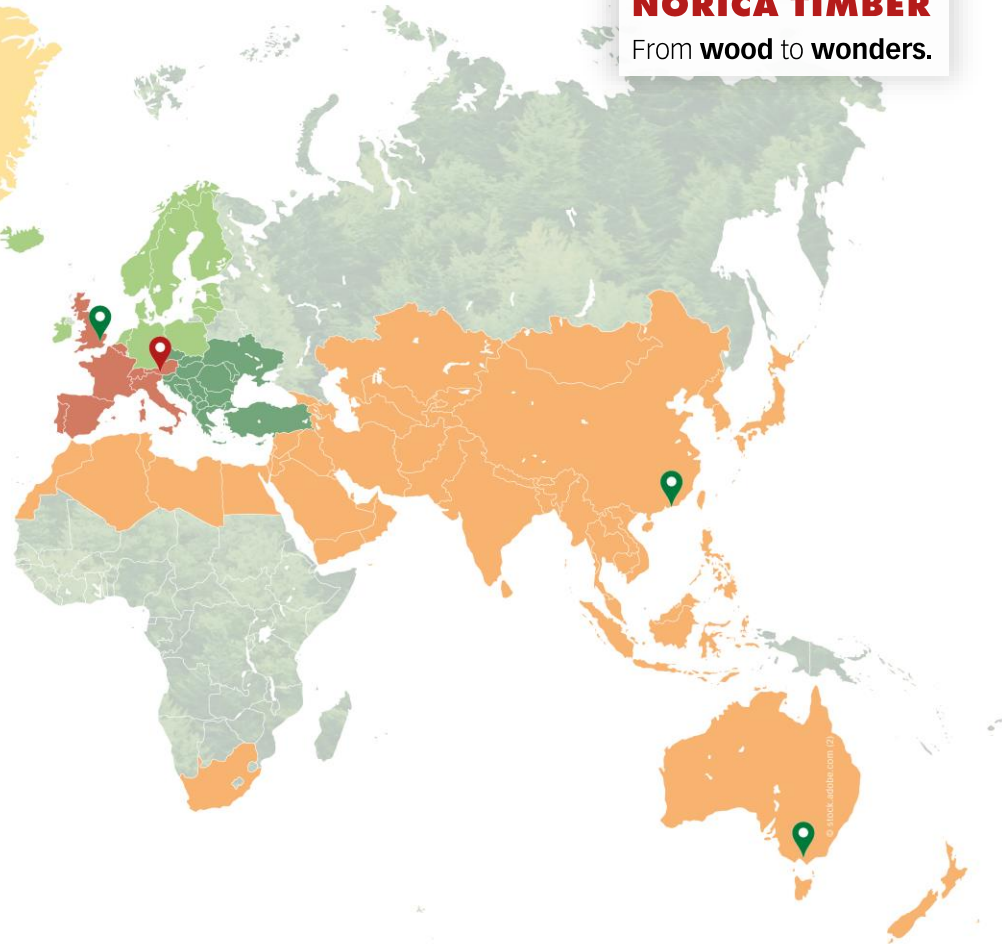

Sales Area Directors

Wolfgang Nemeč

APAC-MENA: Asia (excl. Turkey), Australia, North Africa, South Africa, New Zealand
Mobile: +43 664 88630 266
Email: wolfgang.nemec@hasslacher.com

Bernadette Brandstätter

North, Central and South America
Mobile: +43 664 88630 245
Email: bernadette.brandstaetter@hasslacher.com

Reinhard Lesacher

Denmark, Estonia, Finland, Germany, Iceland, Ireland, Latvia, Lithuania, Netherlands, Norway, Poland, Sweden, United Kingdom
Mobile: +43 664 88630 468
Email: reinhard.lesacher@hasslacher.com

Karl-Heinz Gritzner

Austria, Belgium, France, Italy, Portugal, Spain, Switzerland
Mobile: +43 664 88630 218
Email: karl.gritzner@hasslacher.com

Sulejman Kazic

Balkans, Bulgaria, Czech Republic, Greece, Hungary, Moldavia, Romania, Slovakia, Slovenia, Turkey, Ukraine
Mobile: +43 664 88630 352
Email: sulejman.kazic@hasslacher.com