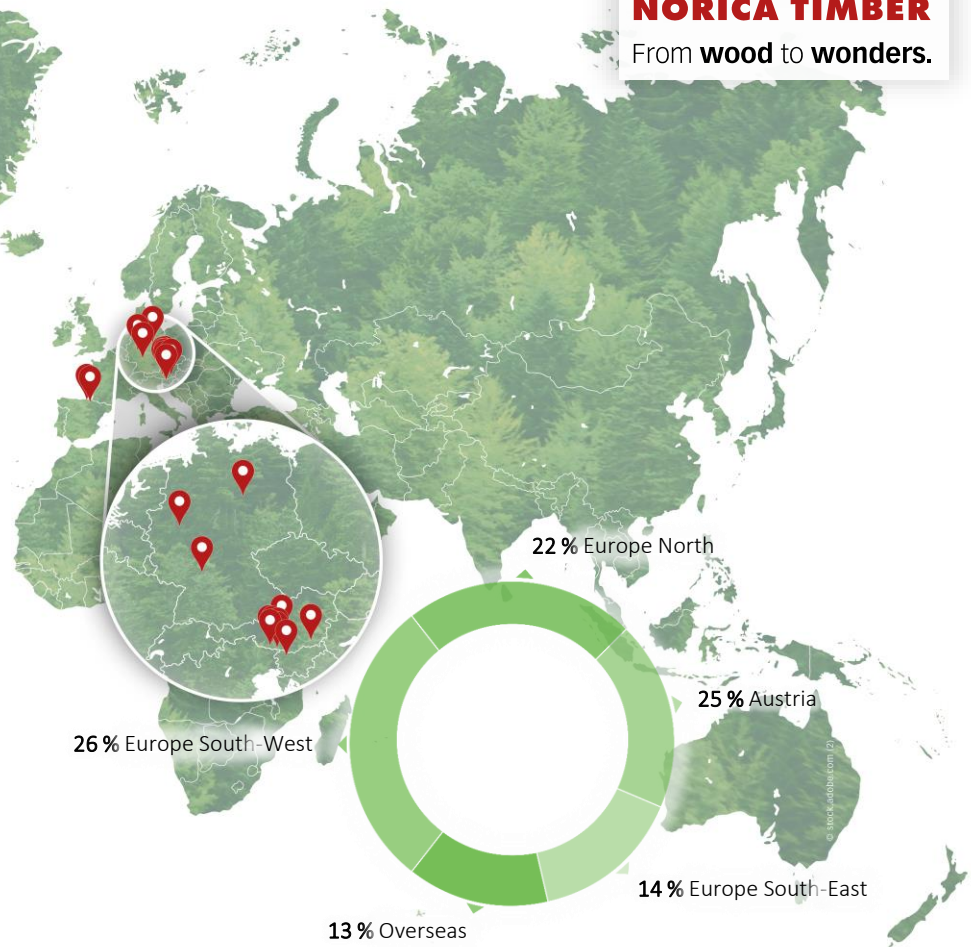

HASSLACHER
NORICA TIMBER

From **wood** to **wonders**.

Leader in Innovation

The HASSLACHER Group is a globally active innovation leader in the field of intelligent and integrated system solutions for modern timber construction.

Production Sites

Austria

- 📍 Sachsenburg (headquarters)
- 📍 Stall im Mölltal
- 📍 Rangersdorf
- 📍 Hermagor
- 📍 Rennweg/Katschberg
- 📍 Nikolsdorf
- 📍 Preding

Slovenia

- 📍 Bohinjska Bistrica

Germany

- 📍 Kleinheubach
- 📍 Magdeburg
- 📍 Schmalleberg

Spain

- 📍 Ea
- 📍 Legutio

Canada

- 📍 St. Thomas

Sales Area Directors

Wolfgang Nemeč

APAC-MENA: Asia (excl. Turkey), Australia, North Africa, South Africa, New Zealand
Mobile: +43 664 88630 266
Email: wolfgang.nemec@hasslacher.com